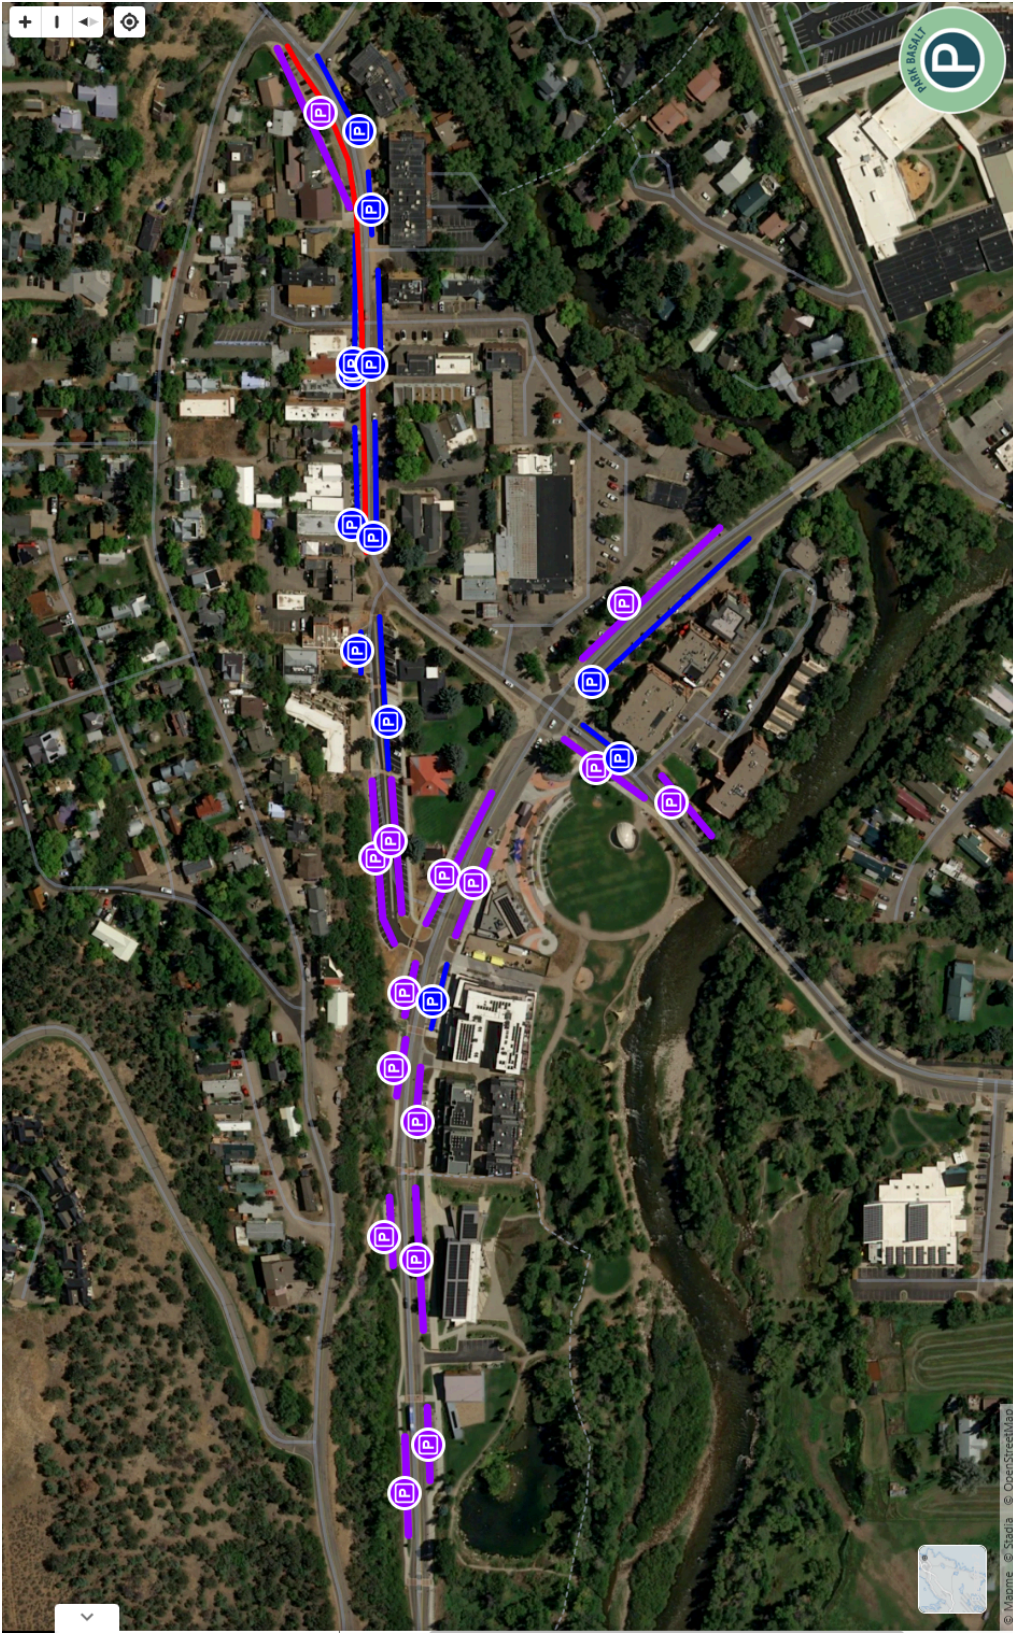

Park Basalt

For your Basalt, CO parking information, destinations, and much more!

FILTERS | Clear all

RESULTS (27)

- 2 hour parking 9 AM - 5 PM, ... 12
- 24 Hour Parking - Must mov... 15

Mapme © Stadia © OpenStreetMap